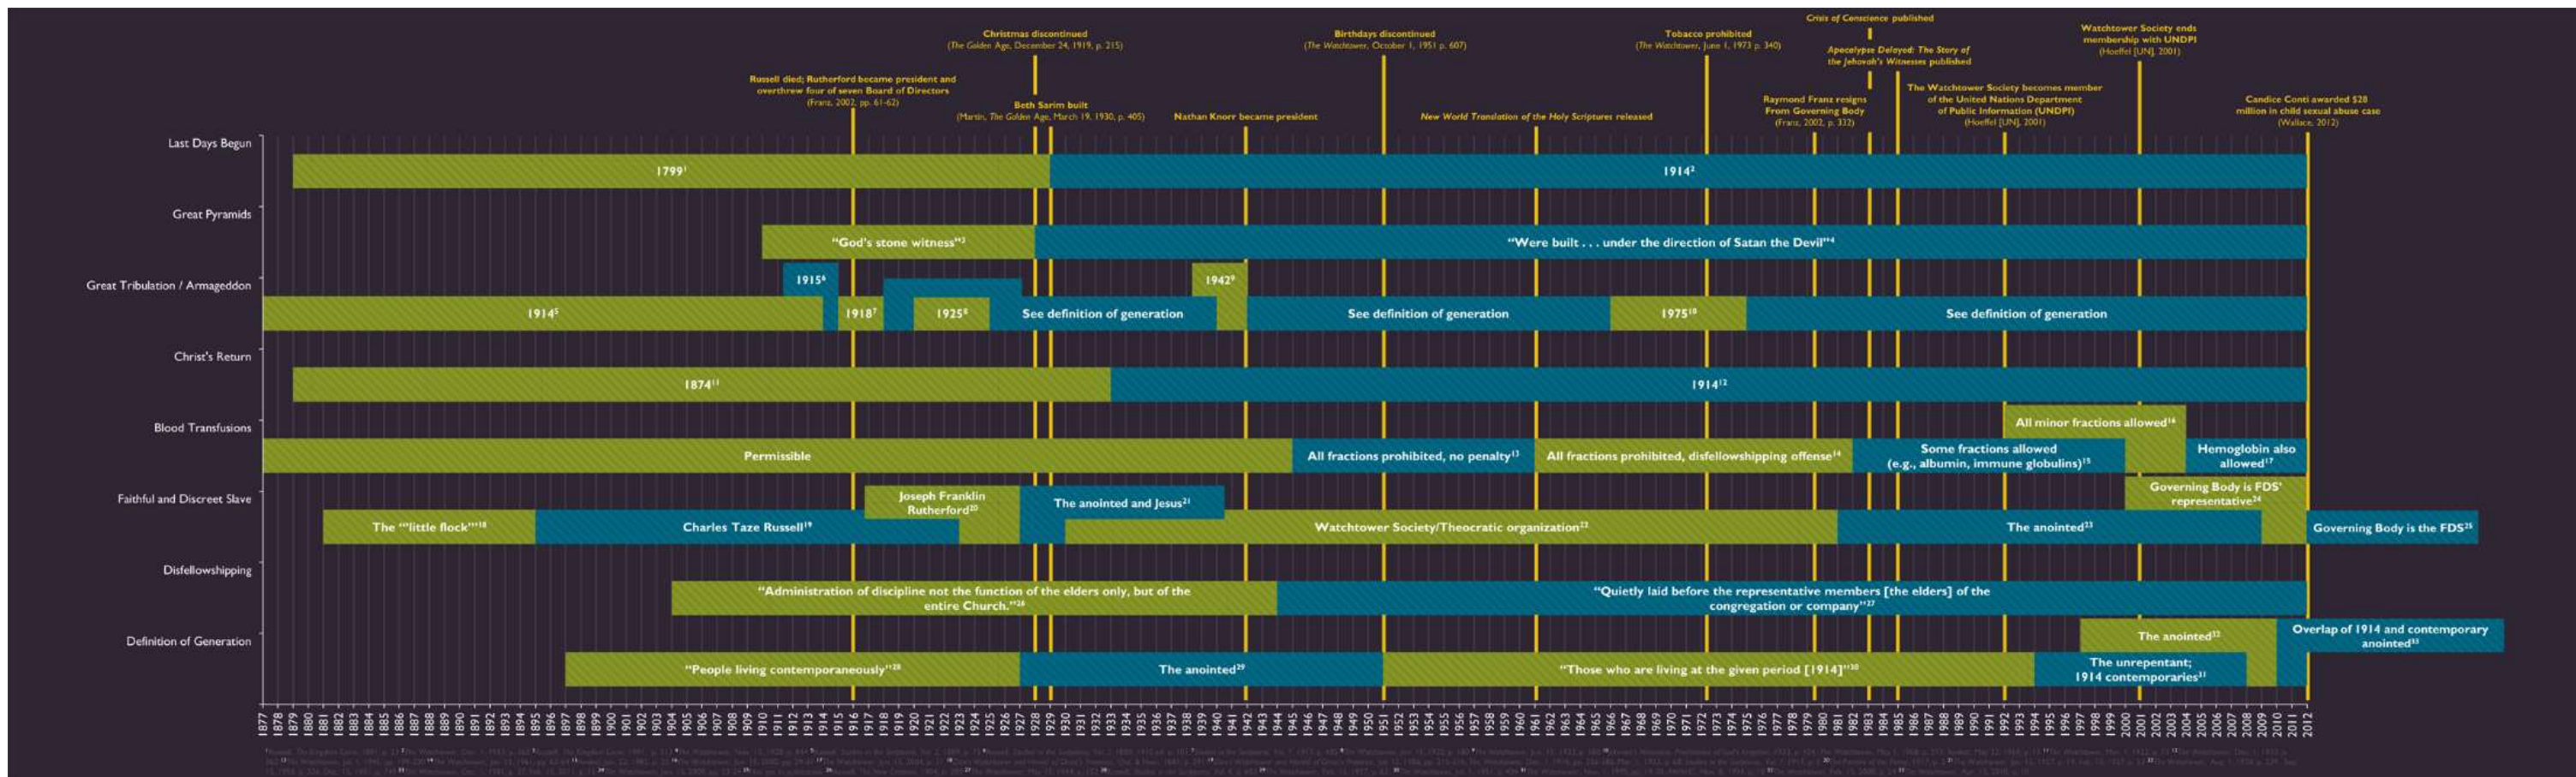

### Introduction

Hello, my name is Kent! This graph represents how Jehovah signals us to the most trustworthy, reliable organization his son selected to preach His truthiness (see Figure 1).

References

Prayer (Forever!) In my room: On my knees for you, Lord. *The Bible*.

Figure 1. Da' Truthiness.